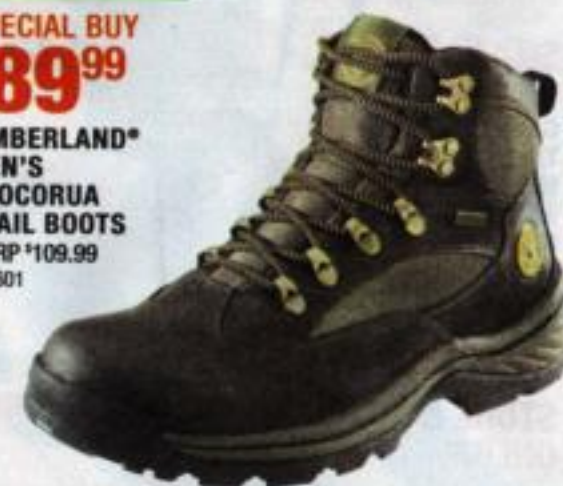

SPECIAL BUY
\$79⁹⁹

**COLUMBIA® MEN'S
WINTERTREK™ XTM**
Was \$124.99
813471

SAVE \$20

Timberland

SPECIAL BUY
\$89⁹⁹

**TIMBERLAND®
MEN'S
CHOCORUA
TRAIL BOOTS**
MSRP \$109.99
813601

STORE & ONLINE

SAVE
\$30