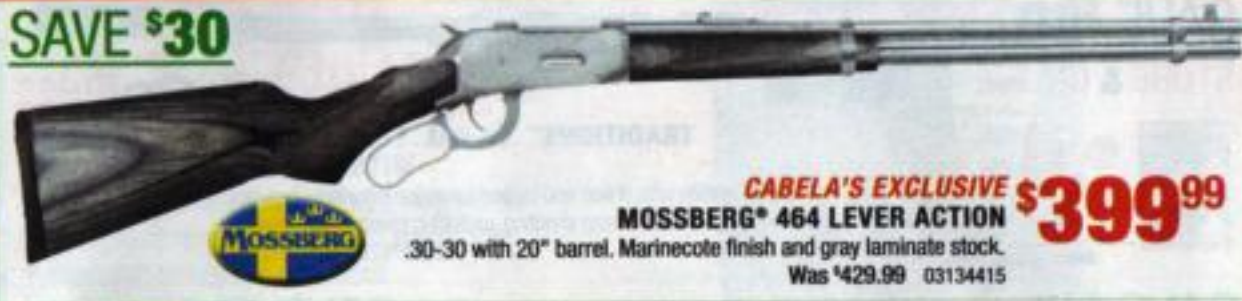

Nov. 26 - Dec. 1, 2010

*See back cover for terms and conditions.

CABELA'S EXCLUSIVE MARLIN® 1894 .45 LC
Also available in .44 Mag. and .357 Mag.
Was \$579.99 03034232, 20022377, 25786014
\$549⁹⁹

HORNADY LEVEREVOLUTION® .45 LC AMMO — 02626127 **\$19.99** Was \$21.99