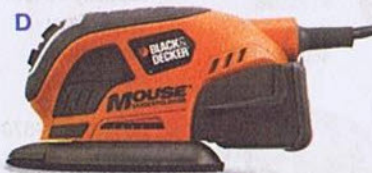

Gifts Under $50

SPECIAL VALUE!

now **$39**

was $59

30" Steel Firepit #328160

SPECIAL VALUE!

now was $7.98 $14.95 6-pack
Duraflame Firelogs #297970

eureka!

SPECIAL VALUE!

now **$37**

was $69⁸⁴

Maxima Bagless Upright Vacuum #67885

While supplies last.

FRIGIDAIRE

SPECIAL VALUE!

now **$49**

was $109⁹⁹

8-Bottle Wine Chiller #326325

While supplies last.

SPECIAL VALUE!

now **$48**

was $98

4-Piece Marble Lamp Set #126206

DREMEL

SPECIAL VALUE!

now **$27⁹⁷**

was $54⁹⁸

23-Piece Rotary Tool Kit #225167

SKIL

NEW LOWER PRICE!

now **$39⁹⁷** was $44⁹⁷

3.6-Volt Cordless Lithium Ion Power Cutter

- •Cuts materials up to 1/4" thick, including carpet, plastic, fabric, leather, cardboard and vinyl flooring
- •Includes charger and 1-1/2" cutting blade
- •1-year warranty
- •Auto-sharp blade design #44852

SKIL

NEW LOWER PRICE!

now **$29⁹⁷** was $34⁹⁷

3.6-Volt Lithium Ion iXO Palm-Size Cordless Screwdriver

- •Lithium ion battery holds charge up to 18 months
- •100 in-lbs torque
- •Includes 22-piece bit set and charger #278304

SPECIAL VALUE!

now **$14⁹⁷** was $29⁹⁷

129-Piece Complete Home Essentials Set

- •All you need for most indoor/outdoor home projects #15412

While supplies last.

SPECIAL VALUE!

now **$34⁹⁷** was $39⁹⁷

C. 12-Volt NiCd Cordless Drill/Driver

- •3/8" keyless chuck
- •150 in-lbs torque
- •2-speed
- •1,200 RPM #295344

D. Mouse Detail Finishing Sander with Soft Bag

#326060

15-Pack Mouse Fingertip Sandpaper #653 $4.98

BLACK & DECKER

YOUR CHOICE

ROCKWELL

SPECIAL VALUE!

now **$99** was $149

10" Single-Bevel Compound Miter Saw

- •14 amps
- •5,200 RPM
- •45° bevel (maximum)
- •6" cutting capacity #220364

While supplies last. Includes stand and rollers.

IRWIN TOOLS

SPECIAL VALUE!

now **$19⁹⁷** was $39⁹⁸ 3-pack

10" Circular Saw Blades

- •Industrial carbide for longer life
- •Precision-ground teeth for smooth, accurate cuts #20725