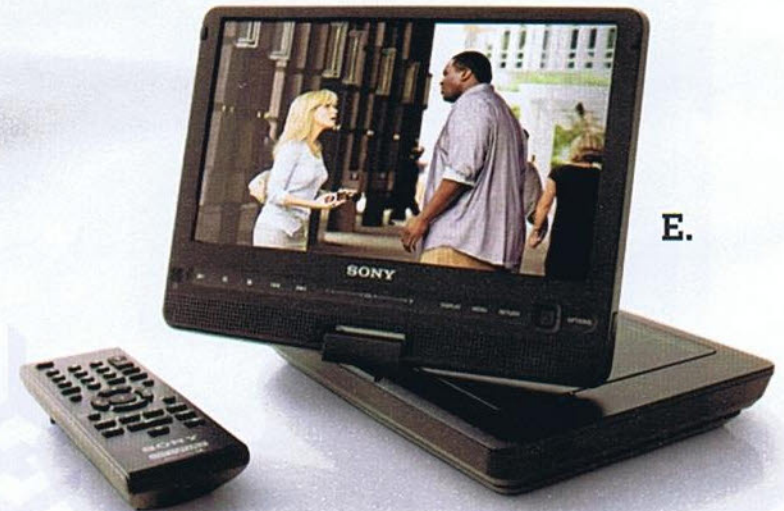

E.

**Additional fees added in the State of California per the California Electronic Waste Recycling Act.

Find even more amazing values for the holidays in-Club.

Limited Quantities Available