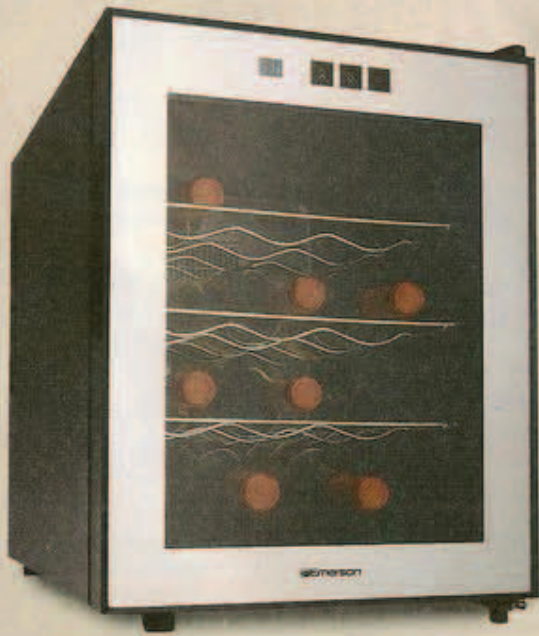

OUR LOWEST PRICE EVER

**\$49**

SHARK STEAM MOP includes four washable microfiber pads to lift and lock in dirt. REG. 89.99

OUR LOWEST PRICE EVER

**\$69**

EMERSON 12-bottle wine cooler with digital display and adjustable temperature. REG. 99.99